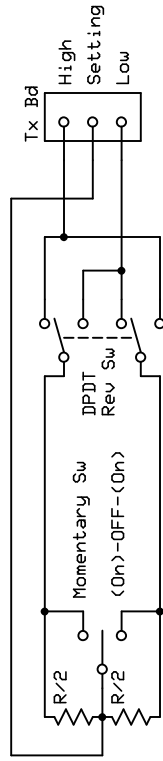

Digital Proportional Channel

Momentary On-Off-On Channel

G-Scale Graphics

DIY Tx Hack

Del Tapparo

Rev 1.0
5/24/2010

Sheet 1 of 1